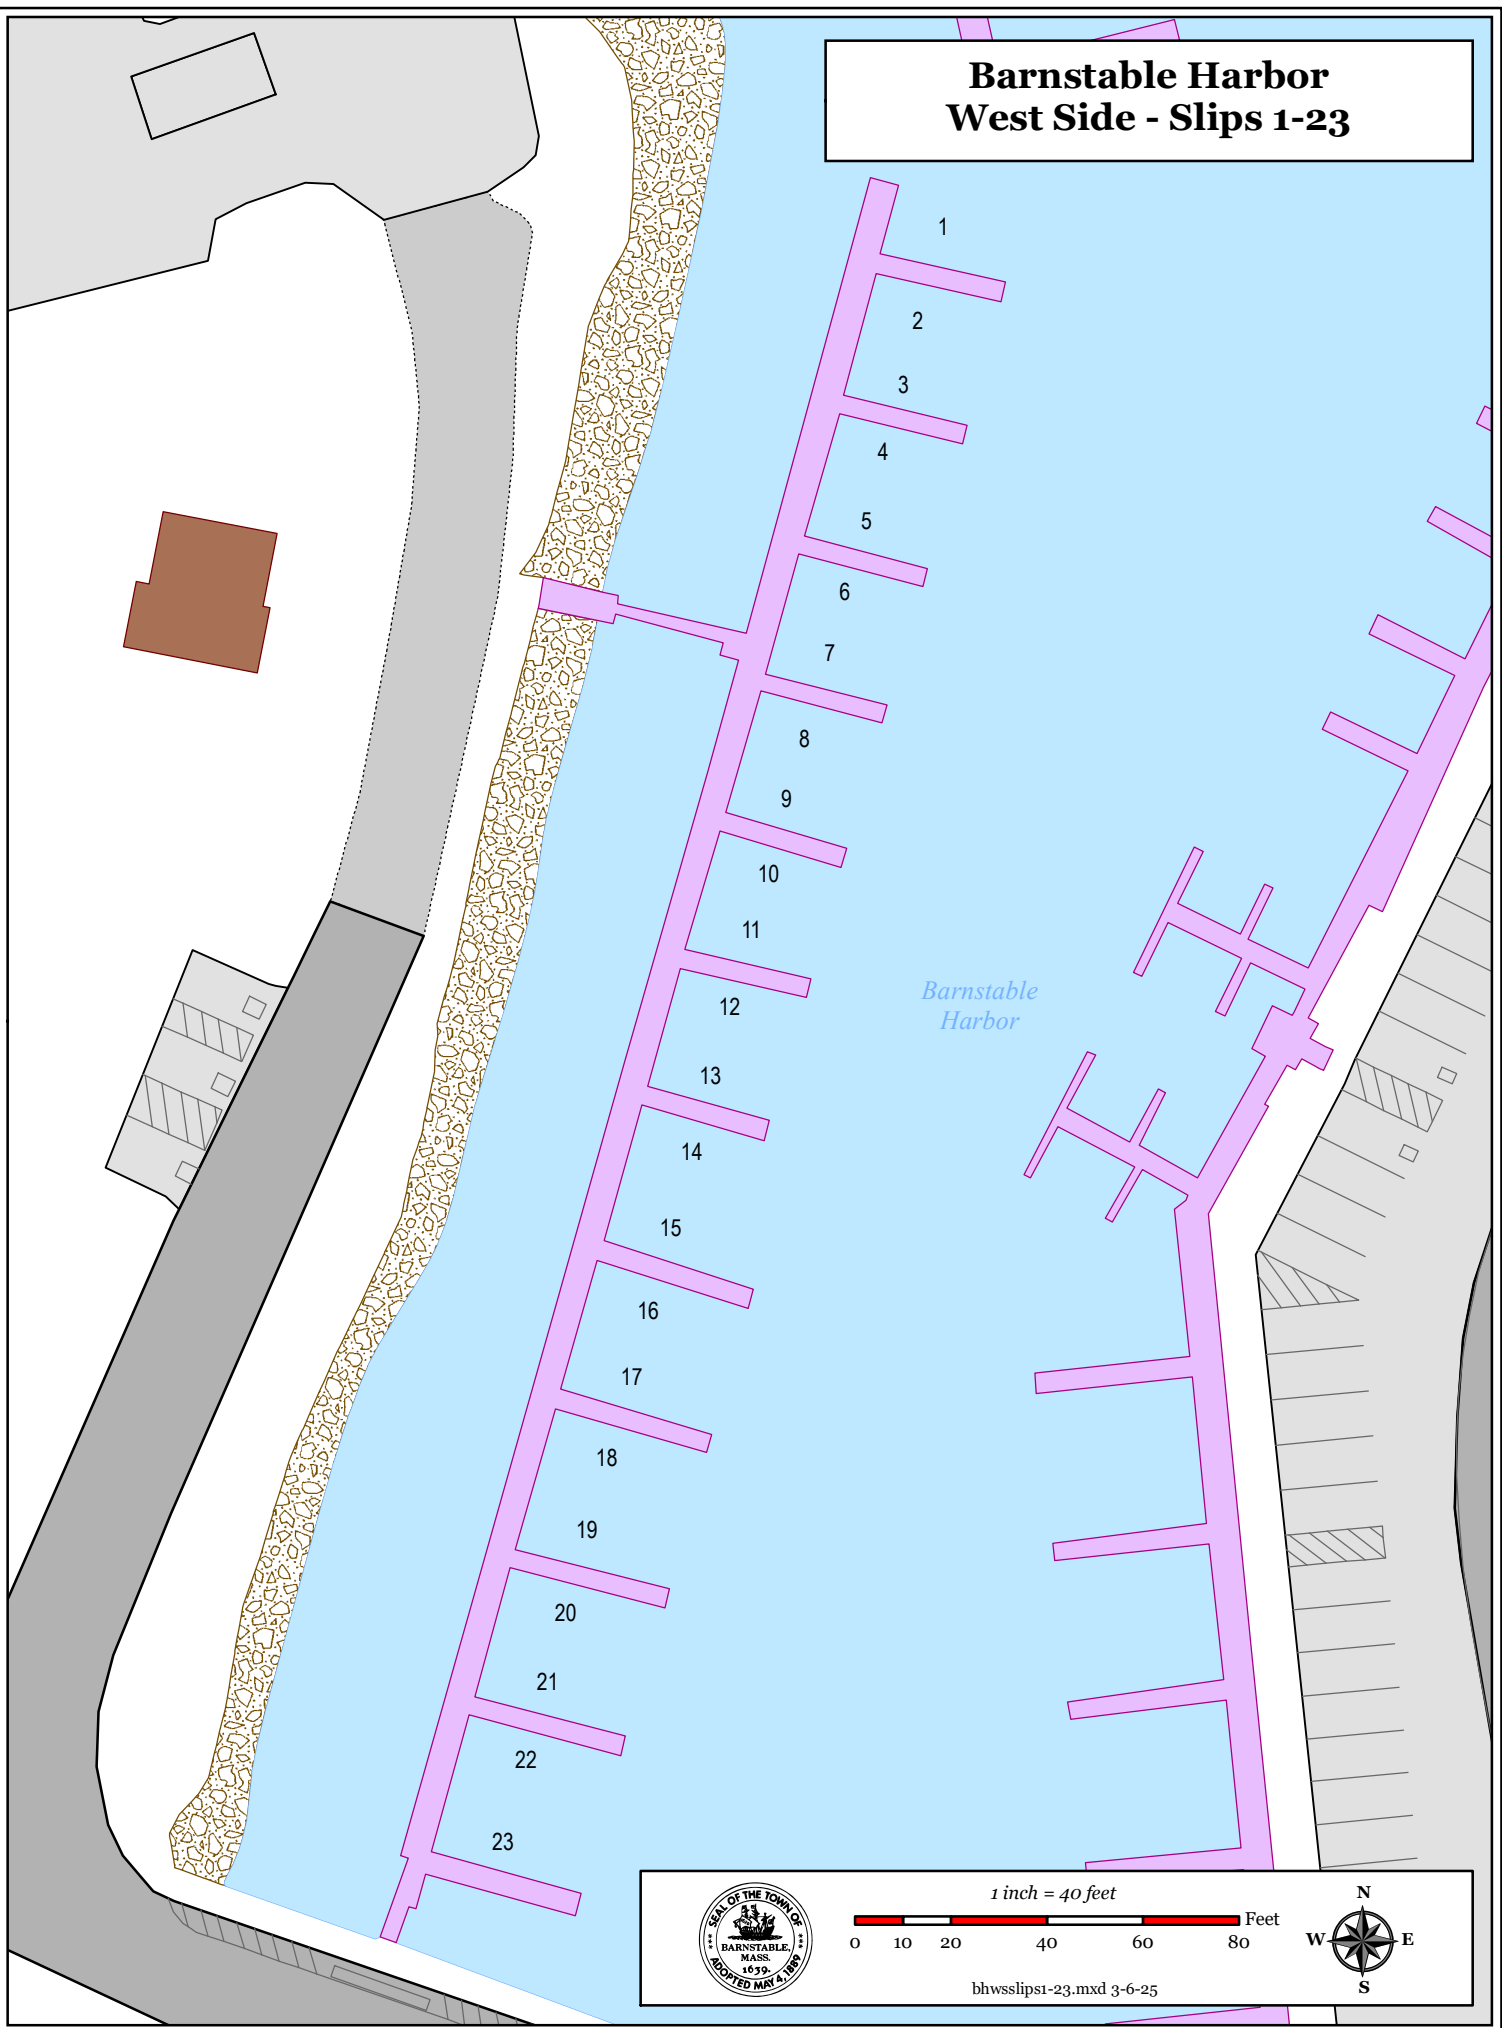

Barnstable Harbor West Side - Slips 1-23

1 inch = 40 feet

0 10 20 40 60 80 Feet

W N E S

bhwwslips1-23.mxd 3-6-25